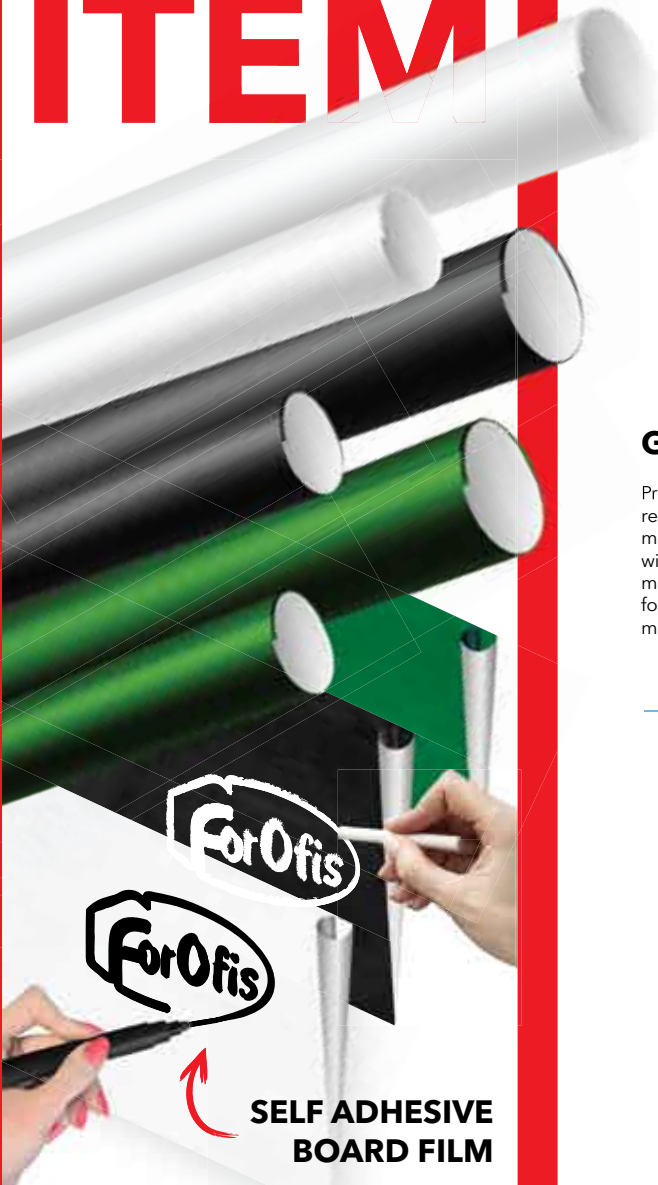

NEW ARRIVALS

PURCHASE ITEMS

01

PRESENTATION

NEW ITEM

SELF ADHESIVE BOARD FILM

Blackboard films made from high quality PP material suitable for writing on with chalk or whiteboard marker and can be used, for example, as a menu in your restaurant or café, as a notepad in the hallway or for drawing in the children's room. It is always possible to wipe off the blackboard film with a damp cloth or whiteboard eraser and then write on it again. With a whiteboard, you can turn any smooth surface into a rewritable surface in no time at all. Film thickness 0,12mm.