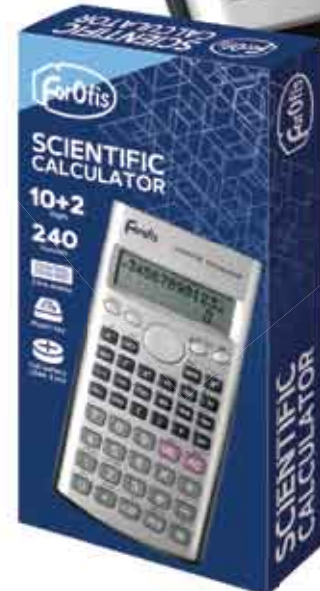

100

200

CALCULATOR "MIDI"

Desktop calculator. A large eye-angled 12-digit LCD display delivers great visibility. Plastic key. Dual power: cell battery LR44 + solar elements.

12
Digits

Plastic key

Cell battery LR44

Solar power

EAN	Item.Nr.	Description
4 030969 915912	91591	145 x 108 x 20

70

140

TOP
ITEM

12
Digits

CALCULATOR "MAXI"

Desktop calculator. A large eye-angled 12-digit LCD display delivers great visibility. Plastic key. Dual power: AA battery + solar elements. AA battery is not included.

EAN	Item.Nr.	Description
 4 030969 1915929	91592	190 x 147 x 25 mm

 30

 60

14
Digits

CALCULATOR "CHECK&CORRECT"

Desktop calculator Check&Correct. Large eye-angled 14-digit LCD display delivers great visibility. Double power supply: AA battery + solar elements. An automatic replay function. AA battery is not included.

EAN	Item.Nr.	Description
 4 030969 1915936	91593	186 x 152 x 27 mm

 30

 60

10+2
Digits

240
Function

2 line display

Cell battery LR44 2 pcs

SCIENTIFIC CALCULATOR