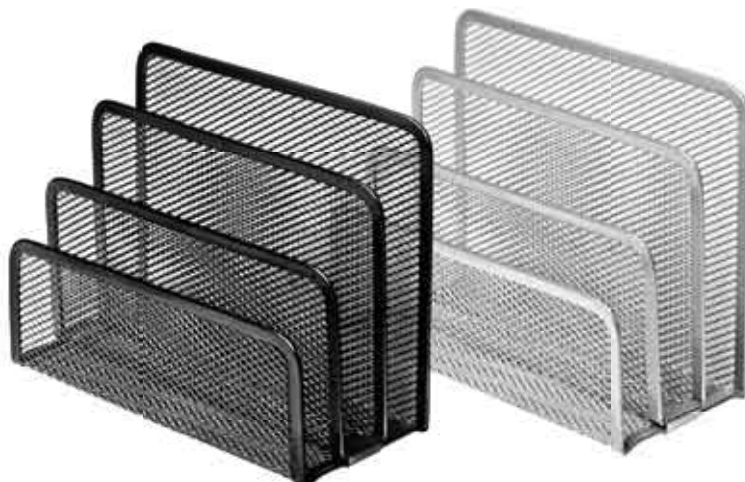

96

PAPER HOLDER

Made of high quality metal mesh.
Size 17.8 x 7.6 x 12 cm.

EAN	Item.Nr.	Description
	91320	
	91321	

6

36

**NEW
ITEM**

DESK ORGANISER