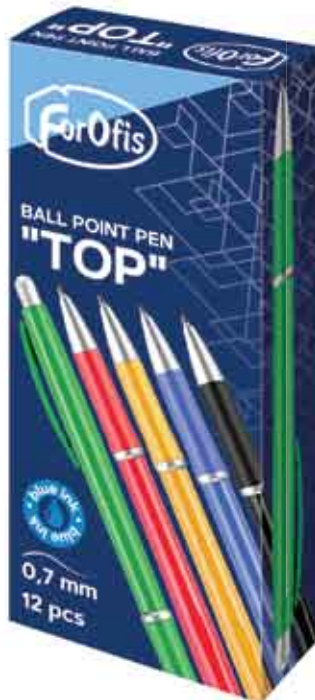

BALL PEN "TOP"

0,7 mm

Automatic ballpoint pen with bright body colors and ergonomic body shape for fine, soft writing. The tip width is 0,7 mm. Oil ink.

EAN	Item.Nr.	Description
	91545	Blue ink

12

1728