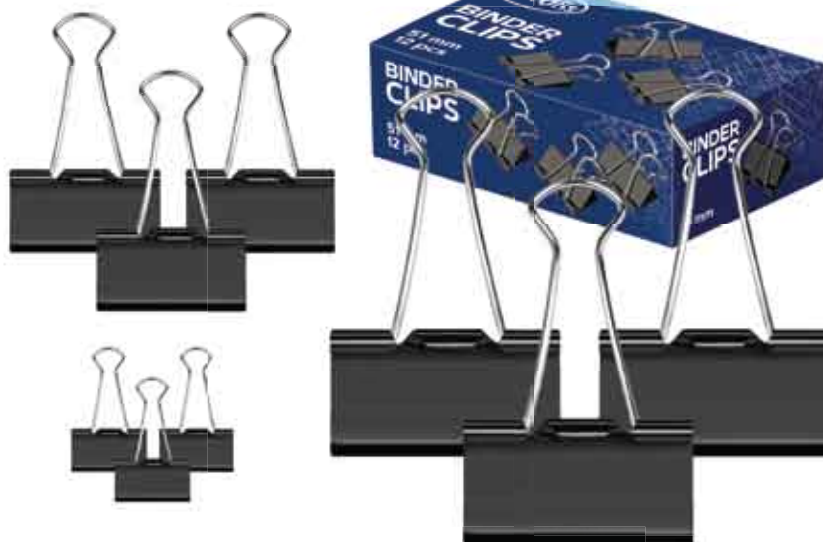

EAN	Item.Nr.	Description		
	91487	50 mm	6	1080
	91488	75 mm	6	540

NEW ITEM

BINDER CLIPS

Made of high quality steel, strong holding power, for various paper volumes. Black color, 12 pieces per paper box.

EAN	Item.Nr.	Description		
	91365	15 mm	12	360
	91366	19 mm	12	360
	91367	25 mm	12	240
	91368	32 mm	12	120
	91369	41 mm	1	108
	91370	51 mm	1	60