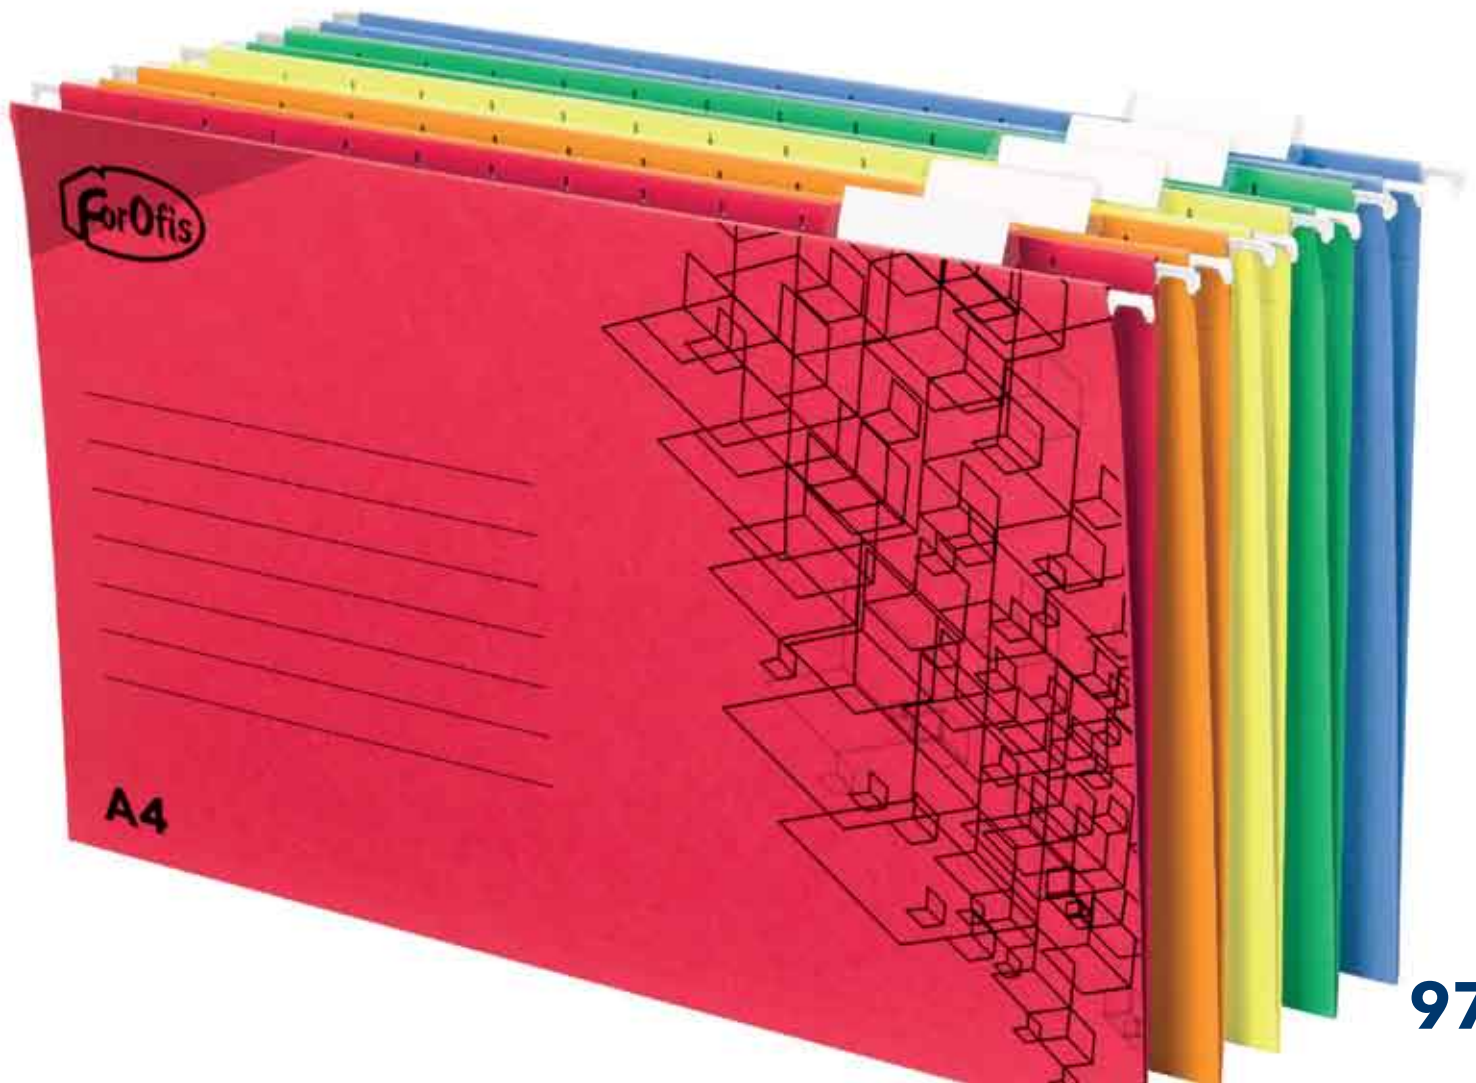

PAPER HANGING FILE

A4, thickness 200 g/m².

EAN	Item.Nr.	Description
4 030969 916100	91610	
4 030969 916117	91611	
4 030969 916124	91612	
4 030969 916131	91613	
4 030969 916148	91614	
4 030969 916155	91615	

25

200