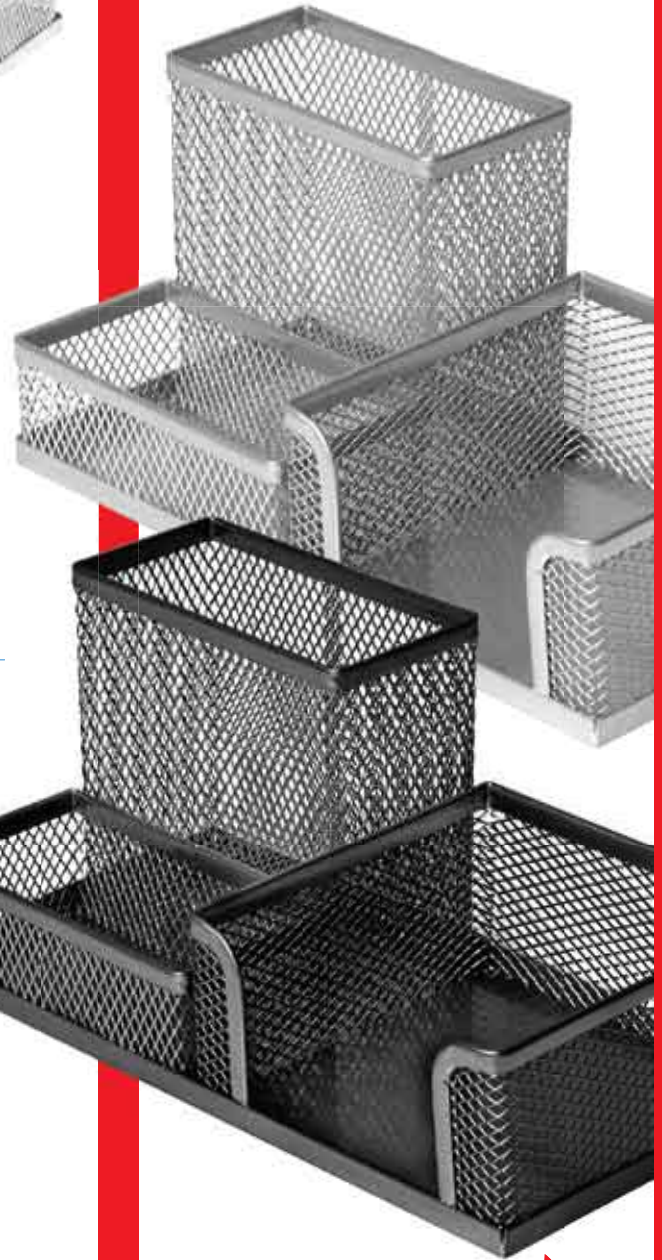

DESK ORGANISER

Made of high quality metal mesh. Size 20.4 x 10.4 x 10 cm.

EAN	Item.Nr.	Description
	91334	
	91335	

12   48