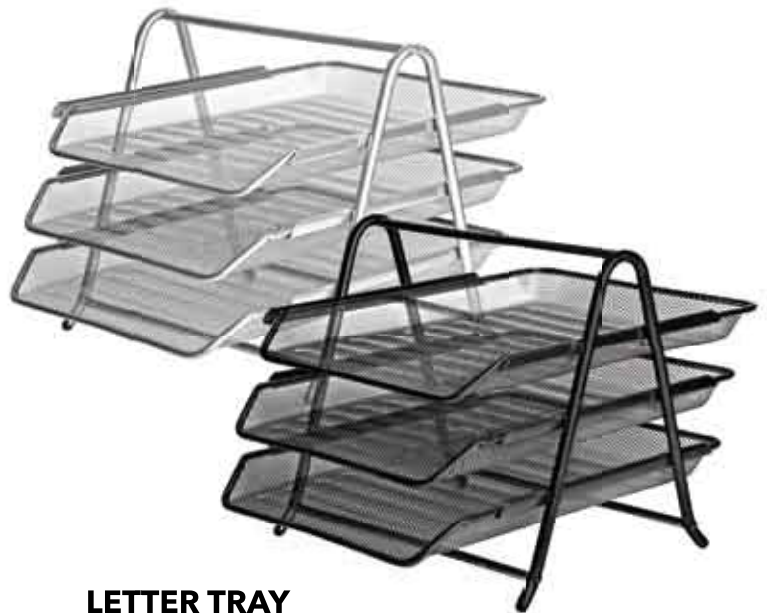

MAGNETIC CLIP HOLDER

Round shape clip holder with a magnetic ring to hold small metal items like clips, pins etc. Made of high quality metal mesh.

EAN	Item.Nr.	Description
	91322	

	91323	

24

144

CALENDAR HOLDER

The holder rings are adjustable to any standard size of the desktop calendar. Made of high quality metal mesh.

EAN	Item.Nr.	Description
	91324	

	91325	

12

72

MAGAZINE FILE

Magazine Files for A4 format. Made of high quality metal mesh. Size 26 x 30 cm.

EAN	Item.Nr.	Description
	91316	

	91317	

1

12

LETTER TRAY

Three lettertrays for A4 format on the rack. Made of high quality metal mesh.

EAN	Item.Nr.	Description
	91308	

	91309	

1

12