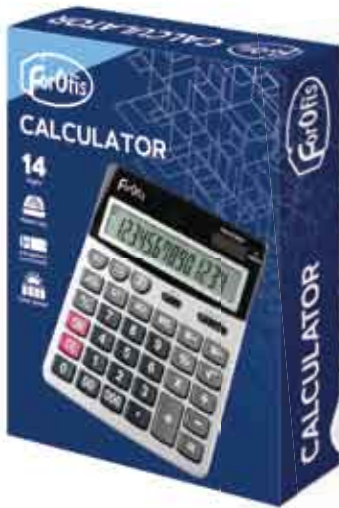

100

200

CALCULATOR "MIDI"

Desktop calculator. A large eye-angled 12-digit LCD display delivers great visibility. Plastic key. Dual power: cell battery LR44 + solar elements.

12
Digits

Plastic key

Cell battery LR44

Solar power

EAN	Item.Nr.	Description
4 030969 915912	91591	145 x 108 x 20

70

140

TOP
ITEM

12
Digits

CALCULATOR "MAXI"

Desktop calculator. A large eye-angled 12-digit LCD display delivers great visibility. Plastic key. Dual power: AA battery + solar elements. AA battery is not included.

EAN	Item.Nr.	Description
 4 030969 1915929	91592	190 x 147 x 25 mm

 30

 60

14
Digits

CALCULATOR "CHECK&CORRECT"

Desktop calculator Check&Correct. Large eye-angled 14-digit LCD display delivers great visibility. Double power supply: AA battery + solar elements. An automatic replay function. AA battery is not included.