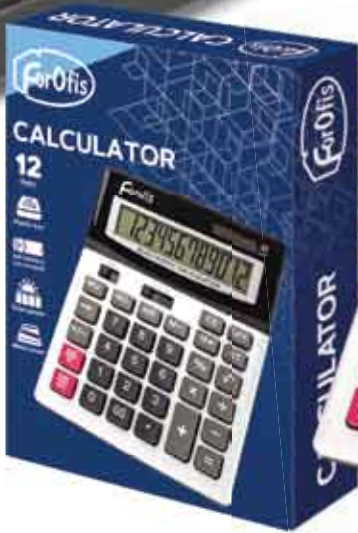

CALCULATOR "COMPACT"

Desktop calculator. A large eye-angled 12-digit LCD display delivers great visibility. Plastic key. Dual power: cell battery LR130 + solar elements.

EAN	Item.Nr.	Description
4 030969 915905	91590	120 x 87 x 14 mm

100

200

CALCULATOR "MIDI"

Desktop calculator. A large eye-angled 12-digit LCD display delivers great visibility. Plastic key. Dual power: cell battery LR44 + solar elements.

12
Digits

Plastic key

Cell battery LR44

Solar power

EAN	Item.Nr.	Description
4 030969 915912	91591	145 x 108 x 20

70

140

TOP
ITEM

12
Digits

CALCULATOR "MAXI"

Desktop calculator. A large eye-angled 12-digit LCD display delivers great visibility. Plastic key. Dual power: AA battery + solar elements. AA battery is not included.