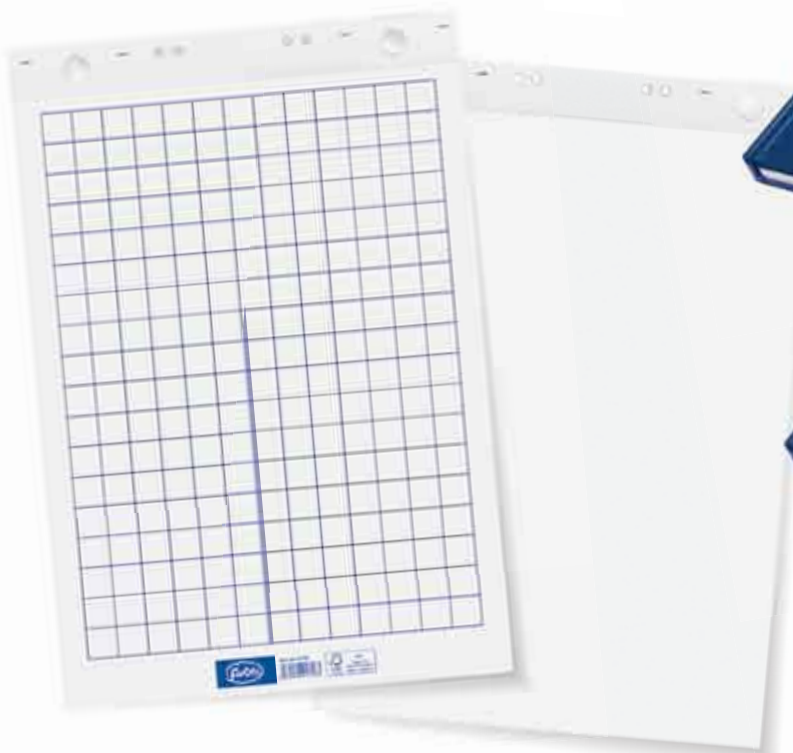

PAPER BLOCKS FOR FLIPCHART

Paper blocks for flipcharts. Perforation for fixing the block on most of the flipchart models. Micro perforation for tearing of the sheets. A dense paper structure prevents ink to leave marks on the next sheet. Paperweight 60 gsm. Made in EU.

EAN	Item.Nr.	Description
	91718	60 x 85 cm; white; 20 sheets
	91719	60 x 85 cm; squared; 20 sheets
	91721	60 x 85 cm; white; 50 sheets
	91722	60 x 85 cm; squared; 50 sheets
	91720	65 x 100 cm; white; 50 sheets

5   5