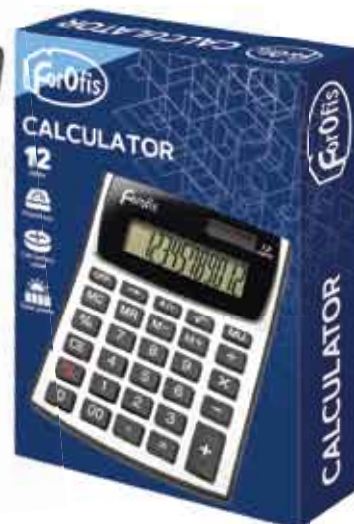

**OFFICE ELECTRONICS
& IT CLEANING**

NEW ITEM

12
Digits

Plastic key

AA battery (not included)

Solar power

CALCULATOR "CHECK&CORRECT"

Desktop calculator with check and correct function. Eye angled 12-digit LCD display. Double power AA battery + solar element supply. AA battery not included.

EAN	Item.Nr.	Description
4 030969 915974	91597	195x155x22 mm

30

60

CALCULATORS

12
Digits

Plastic key

Cell battery LR130

Solar power

CALCULATOR "COMPACT"

Desktop calculator. A large eye-angled 12-digit LCD display delivers great visibility. Plastic key. Dual power: cell battery LR130 + solar elements.

EAN	Item.Nr.	Description
4 030969 915905	91590	120 x 87 x 14 mm

100

200

CALCULATOR "MIDI"

Desktop calculator. A large eye-angled 12-digit LCD display delivers great visibility. Plastic key. Dual power: cell battery LR44 + solar elements.

12
Digits

Plastic key

Cell battery LR44