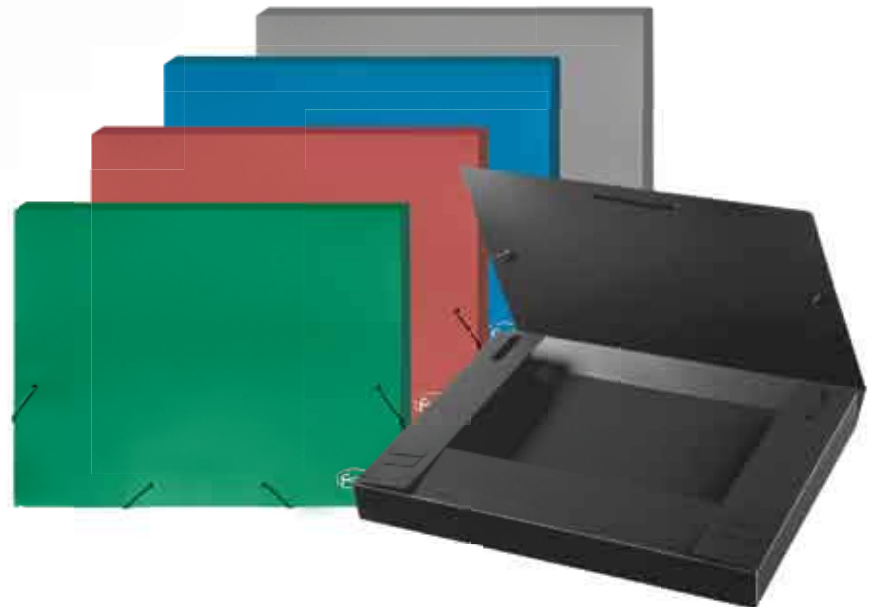

DOCUMENT FLAP BOX

Plastic folder box works great for the transportation and storage of large volumes of A4-sized documents. Contains three inner flaps and round elastic bands that allow for tight closure. Comes unfolded. Plastic thickness 0,60 mm, folder width 30 mm.

EAN	Item.Nr.	Description
4 030969 191164 8	91164	
4 030969 191165 5	91165	
4 030969 191166 2	91166	
4 030969 191167 9	91167	
4 030969 191168 6	91168	

60

240