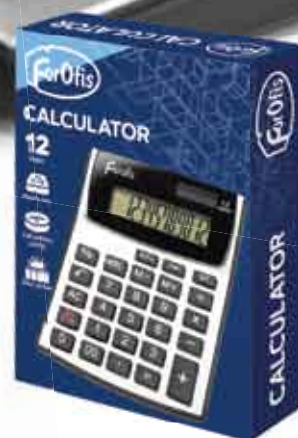

CALCULATORS

12
Digits

Plastic key

Cell battery LR130

Solar power

CALCULATOR "COMPACT"

Desktop calculator. A large eye-angled 12-digit LCD display delivers great visibility. Plastic key. Dual power: cell battery LR130 + solar elements.

EAN	Item.Nr.	Description
4 030969 915905	91590	120 x 87 x 14 mm

100

200