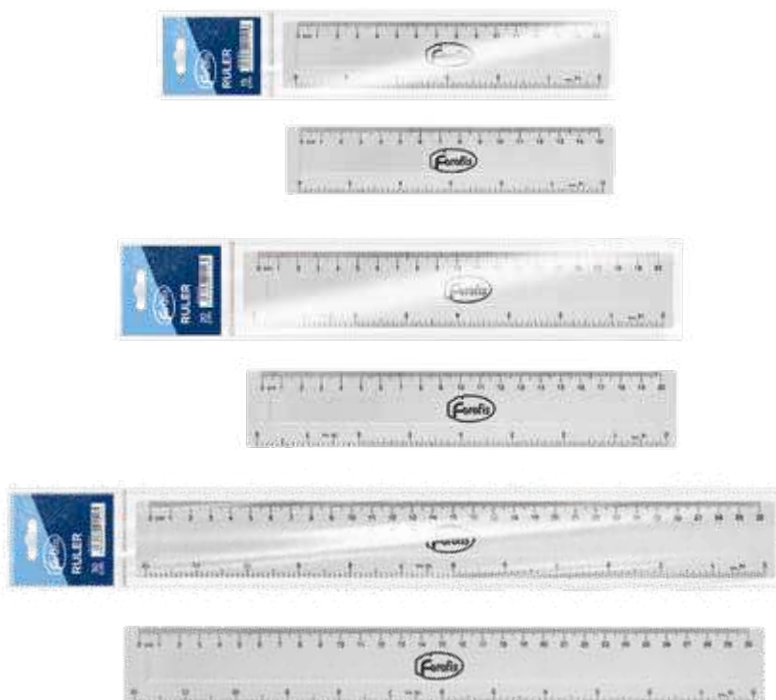

## PLASTIC RULER

Made from hard, high-quality transparent plastic. Clearly visible scale.

EAN	Item.Nr.	Description		
 4 030969 915158	91515	15 cm	125	1000
 4 030969 915165	91516	20 cm	24	576
 4 030969 915172	91517	30 cm	25	500