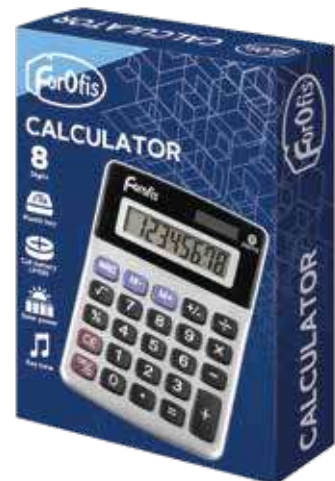

CALCULATOR "BASIC"

Calculator with LCD 8-digits display. Double power supply: cell battery + solar elements. Plastic key. Key tone.

EAN

Item.Nr.

Description

4 030969 191596 7

91596

115 x 85 x 15

50

100