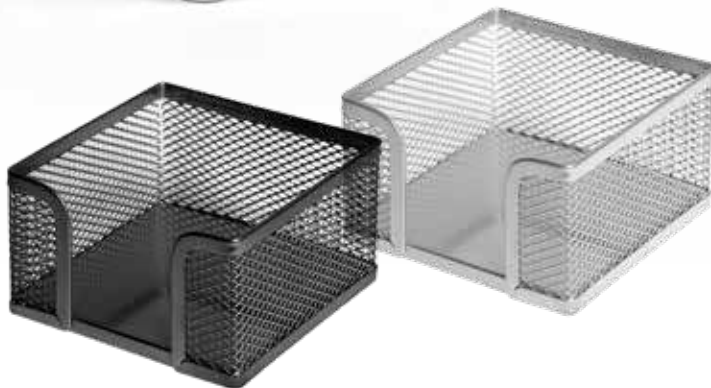

## NOTEBLOCK HOLDER

Made of high quality metal mesh. Size 9.5 x 9.5 cm.

EAN	Item.Nr.	Description
	91304	
	91305	

12

144