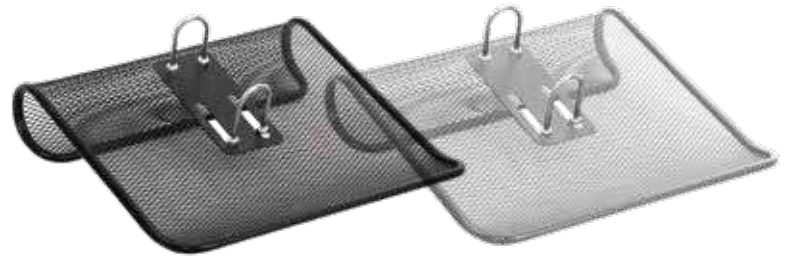

## MAGNETIC CLIP HOLDER

Round shape clip holder with a magnetic ring to hold small metal items like clips, pins etc. Made of high quality metal mesh.

EAN	Item.Nr.	Description
	91322	
	91323	

24

144