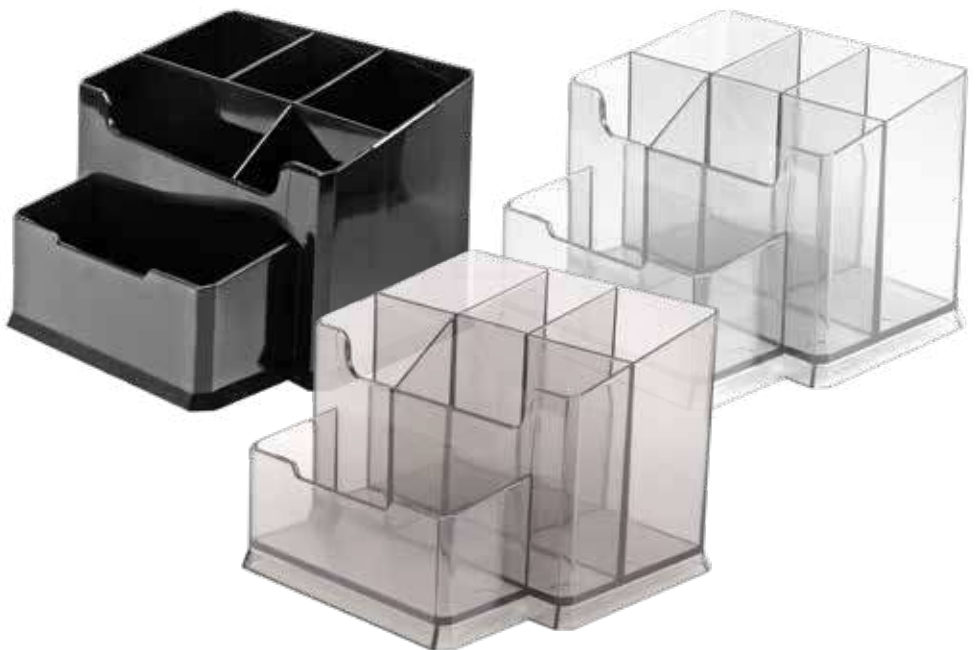

DESK ORGANISER

Compact organiser with 6 compartments.
High quality transparent plastic.

EAN	Item.Nr.	Description
	91704	
	91705	
	91703	

1 24