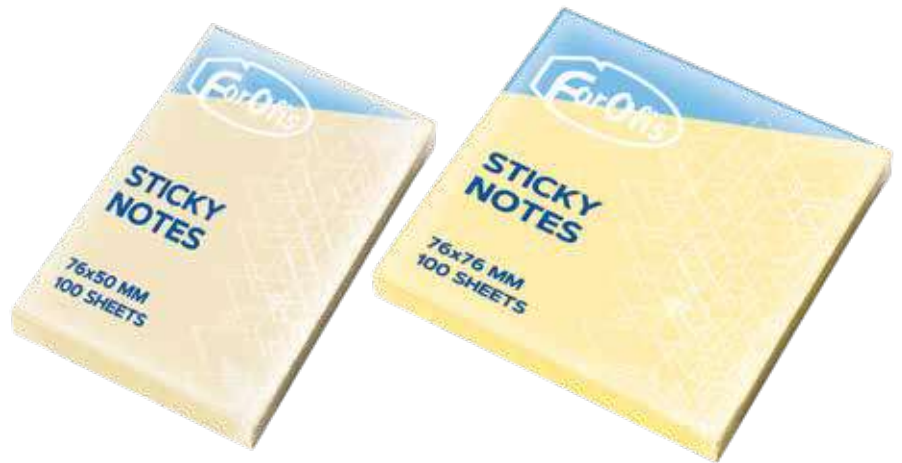

STICKY NOTES

Notes with a high-quality sticky layer for short memos and records. Sticks to any surface. Leaves no glue marks. 100 sheets.

EAN	Item.Nr.	Description		
 4 030969 910207	91020	51 x 76 mm;	12	144
 4 030969 910214	91021	76 x 76 mm;	12	216