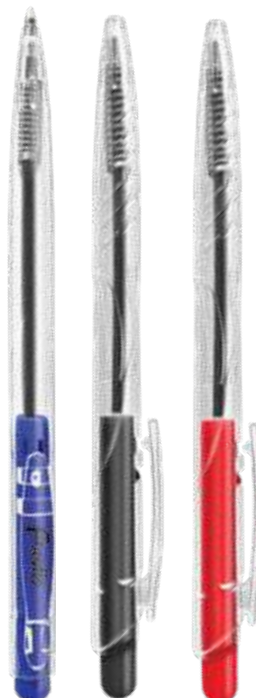

BALL PEN "SIMPLE"

Nice, lightweight and handy automatic ballpoint pen with a transparent plastic body and special finger rest design. The tip width is 0,7 mm.

EAN	Item.Nr.	Description
4 030969 915479	91547	Blue ink

50

2000