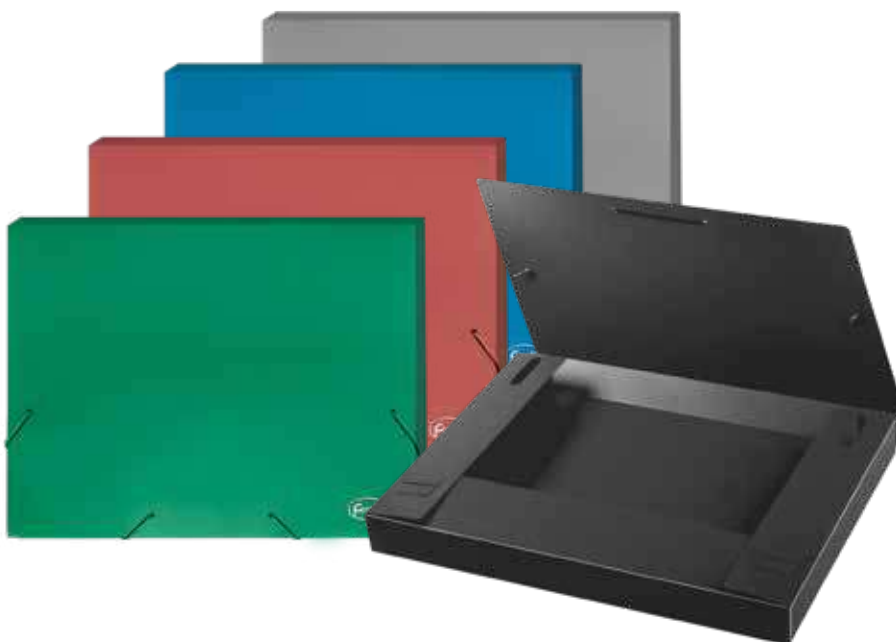

DOCUMENT FLAP BOX

Plastic folder box works great for the transportation and storage of large volumes of A4-sized documents. Contains three inner flaps and round elastic bands that allow for tight closure. Comes unfolded. Plastic thickness 0,60 mm, folder width 30 mm.

EAN	Item.Nr.	Description
4 030969 911648	91164	
4 030969 911655	91165	
4 030969 911662	91166	
4 030969 911679	91167	
4 030969 911686	91168	

60

240