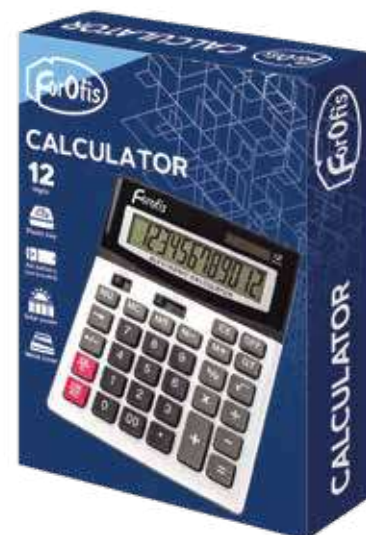

CALCULATOR "MAXI"

Desktop calculator. A large eye-angled 12-digit LCD display delivers great visibility. Plastic key. Dual power: AA battery + solar elements. AA battery is not included.

EAN	Item.Nr.	Description
40309691915929	91592	190 x 147 x 25 mm

30

60