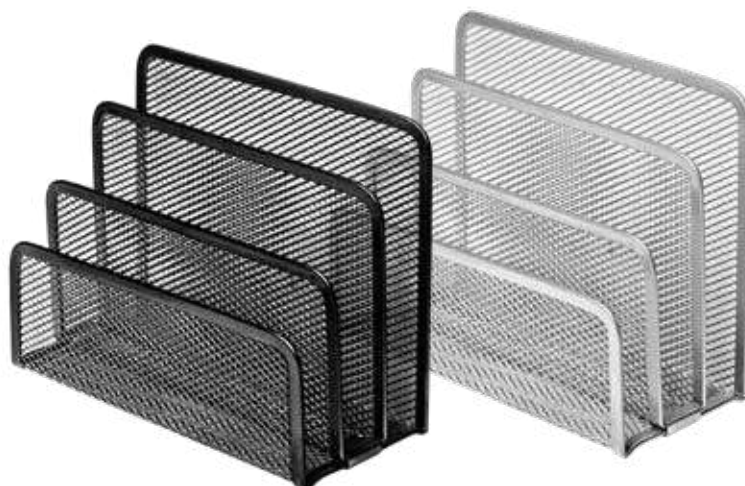

PAPER HOLDER

Made of high quality metal mesh.
Size 17.8 x 7.6 x 12 cm.

EAN	Item.Nr.	Description
	91320	
	91321	

6

36