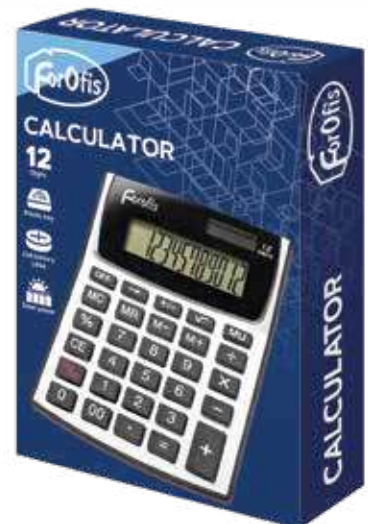

CALCULATOR "MIDI"

Desktop calculator. A large eye-angled 12-digit LCD display delivers great visibility. Plastic key. Dual power: cell battery LR44 + solar elements.

EAN	Item.Nr.	Description
4 030969 1915912	91591	145 x 108 x 20

70

140