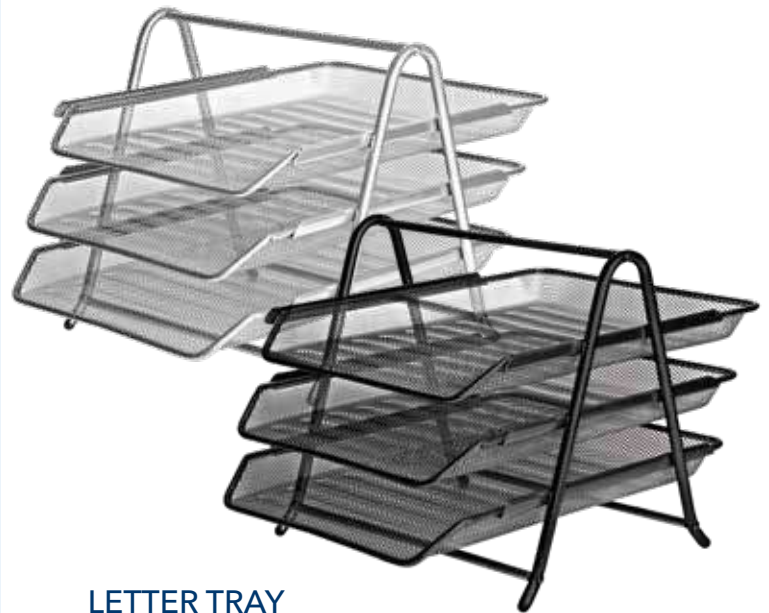

LETTER TRAY

Three lettertrays for A4 format on the rack. Made of high quality metal mesh.

EAN	Item.Nr.	Description
	91308	
	91309	

1

12