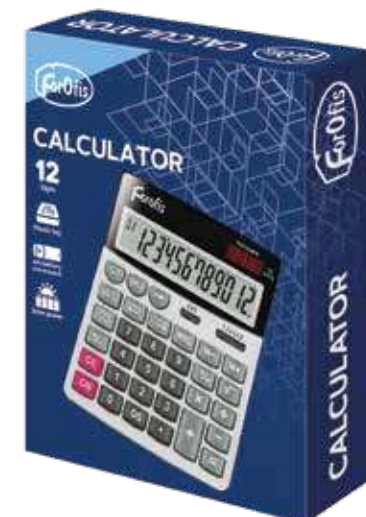

CALCULATOR "CHECK&CORRECT"

Desktop calculator with check and correct function. Eye angled 12-digit LCD display. Double power AA battery + solar element supply. AA battery not included.

EAN	Item.Nr.	Description
40309691915974	91597	195x155x22 mm

30

60