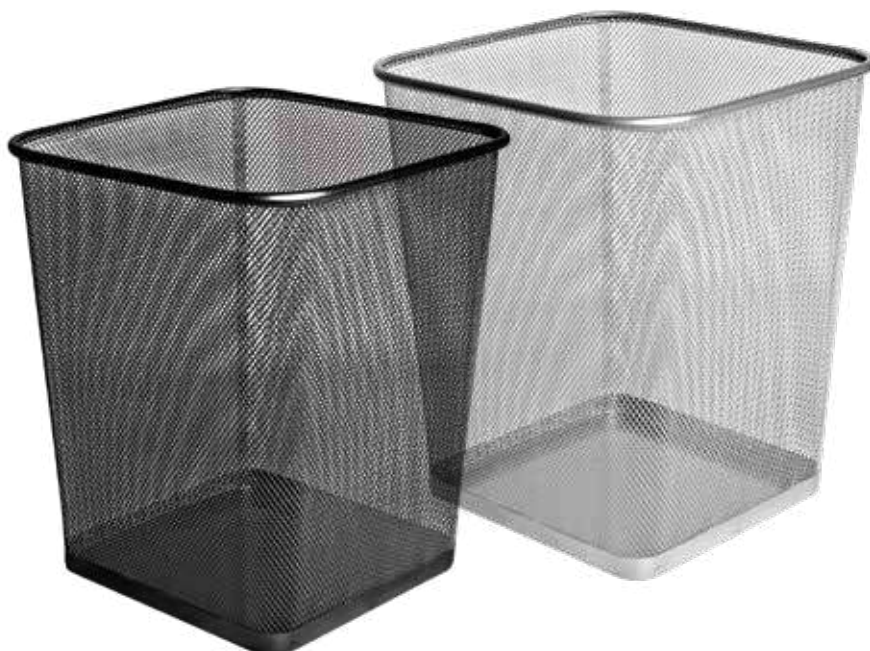

## WASTE BIN SQUARE

Made of high quality metal mesh. Size 28 x 28 x 32 cm.

EAN	Item.Nr.	Description
	91328	
	91329	

1     
 12