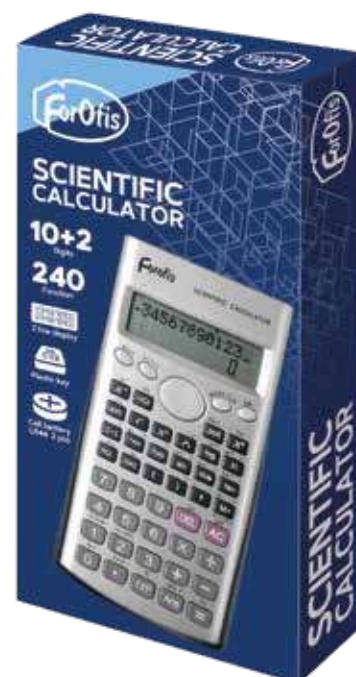

SCIENTIFIC CALCULATOR

Scientific calculator with slide cover. 240 functions, 10+2 digits, 2 line display, plastic key, cell battery.

EAN	Item.Nr.	Description
40309691915943	91594	160 x 80 x 15 mm

60

120