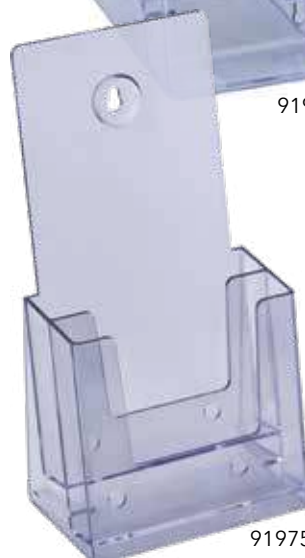

91975

BROCHURE HOLDER

Made of high quality strong transparent plastic, countertop and wallmount placement.

EAN	Item.Nr.	Description		
 4 030969 191965 11	91965	1/3 A4, 1 tray	10	120
 4 030969 191975 01	91975	1/3 A4, 2 trays	8	48
 4 030969 191972 91	91972	1/3 A4, 3 trays	2	48
 4 030969 191966 81	91966	1/3 A4, 4 trays	2	32