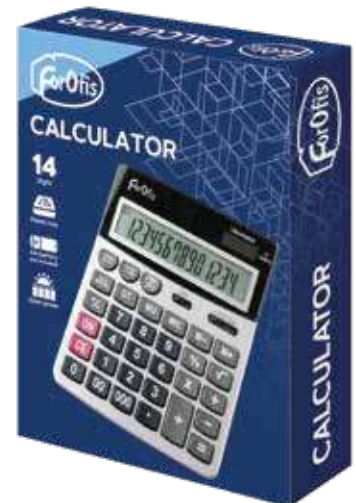

CALCULATOR "CHECK&CORRECT"

Desktop calculator Check&Correct. Large eye-angled 14-digit LCD display delivers great visibility. Double power supply: AA battery + solar elements. An automatic replay function. AA battery is not included.

EAN	Item.Nr.	Description
4 030969 1915936	91593	186 x 152 x 27 mm

30

60