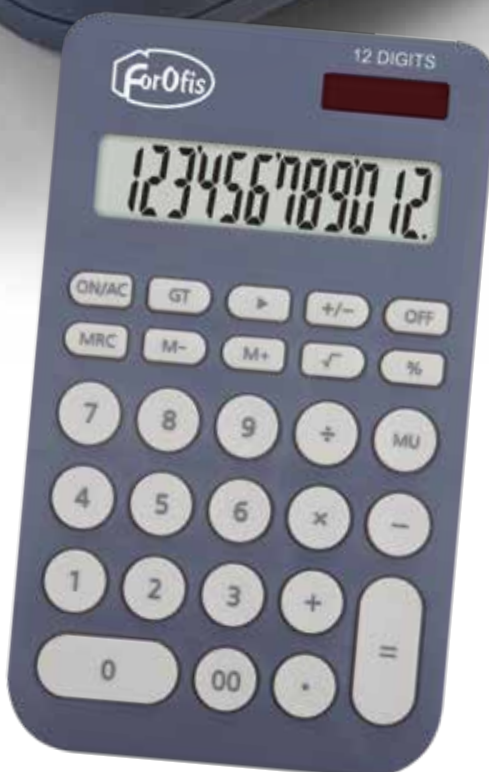

# ► Calculators & It Cleaning

**NEW  
ITEM**

**12**  
Digits

  
Cell battery  
LR1130

  
Solar power

## OFFICE CALCULATOR

Desktop calculator, 12 digits, cell+solar power.

EAN	Item.Nr.	Description
	91588	167 x 99 x 24 mm

 20

 120

**NEW  
ITEM**

**12**  
Digits

  
Cell battery  
LR1130