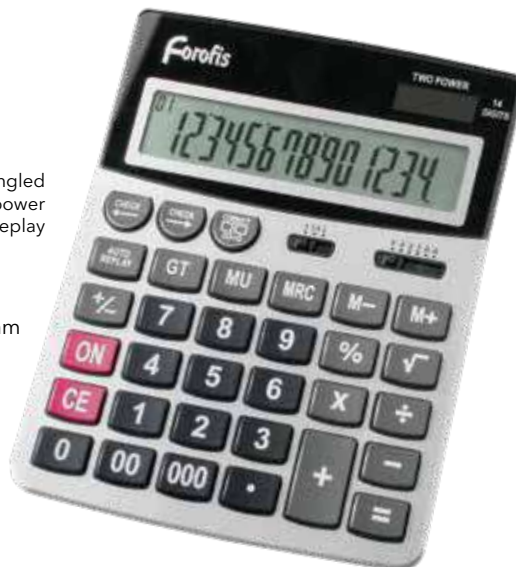

CALCULATOR "CHECK&CORRECT"

Desktop calculator Check&Correct. Large eye-angled 14-digit LCD display delivers great visibility. Double power supply: AA battery + solar elements. An automatic replay function. AA battery is not included.

EAN	Item.Nr.	Description
4 030969 1915936	91593	186 x 152 x 27 mm

30

60