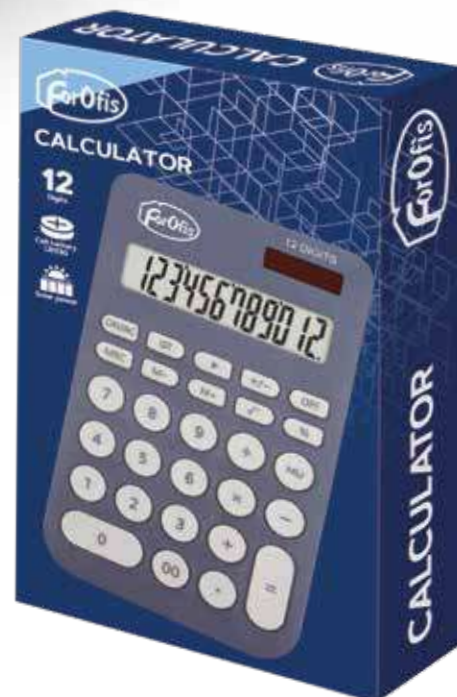

# ► Calculators & It Cleaning

**NEW  
ITEM**

**12**  
Digits

  
Cell battery  
LR1130

  
Solar power

## OFFICE CALCULATOR

Desktop calculator, 12 digits, cell+solar power.

EAN	Item.Nr.	Description
	91588	167 x 99 x 24 mm

 20

 120

**NEW  
ITEM**

**12**  
Digits

  
Cell battery  
LR1130